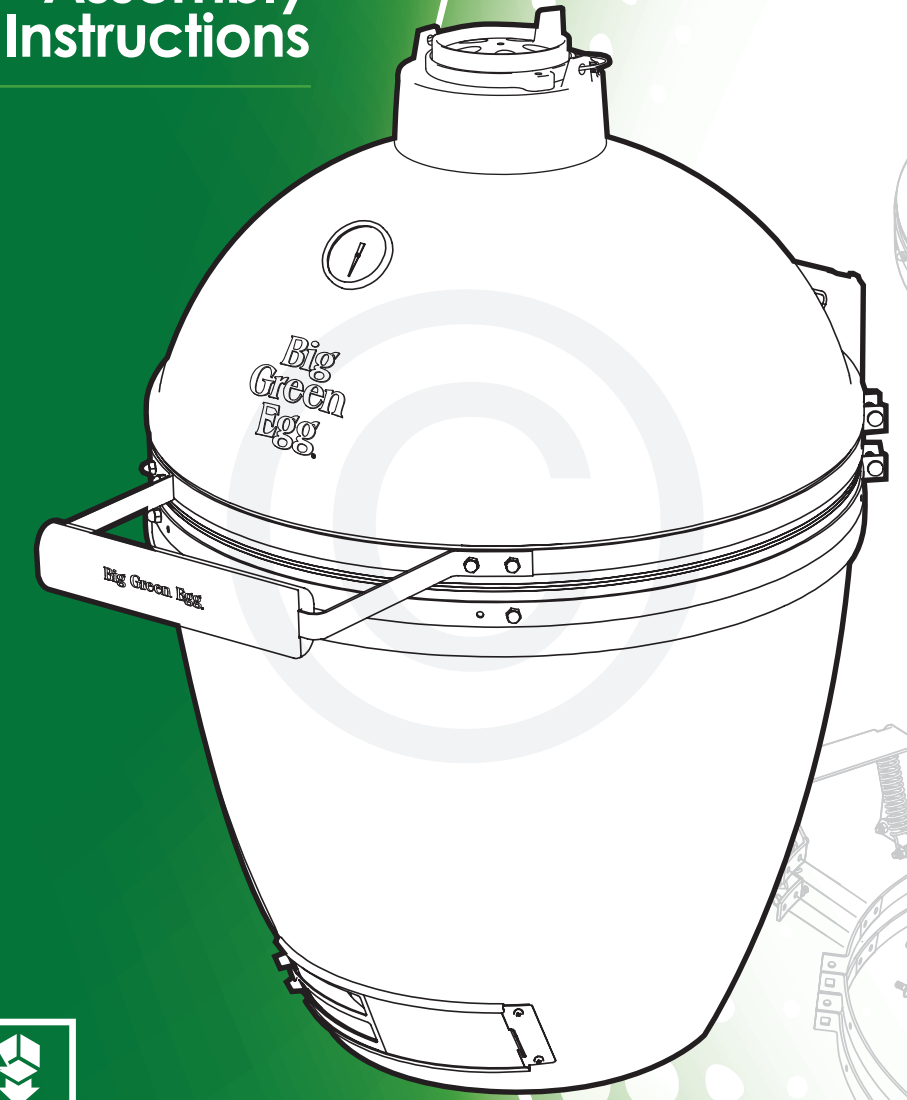

9

© COPYRIGHT BIG GREEN EGG INC.

XL L M S MI
EGG® and Band Assembly Instructions

© COPYRIGHT BIG GREEN EGG INC.

7/16" + 1/2"
(Nr. 11 + 13)

www.biggreenegg.com/
assembly-videos

- www.biggreenegg.com
- www.biggreenegg.ca
- www.biggreenegg.eu
- www.biggreenegg.co.uk
- www.biggreenegg.co.za