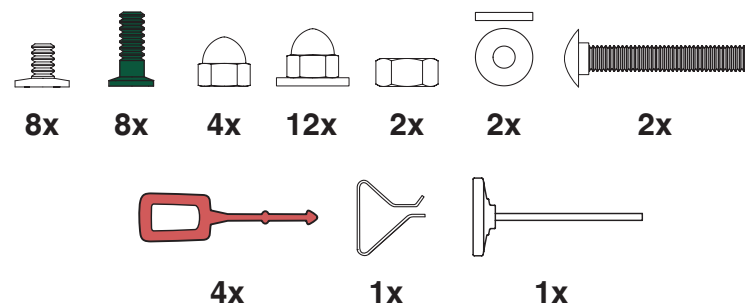

7/16" + 1/2"
(Nr. 11 + 13)

www.biggreenegg.com/
assembly-videos

- www.biggreenegg.com
- www.biggreenegg.ca
- www.biggreenegg.eu
- www.biggreenegg.co.uk
- www.biggreenegg.co.za

CAUTION: SEE SAFETY NOTICE
www.biggreenegg.com/safetytips

© COPYRIGHT BIG GREEN EGG INC.

1